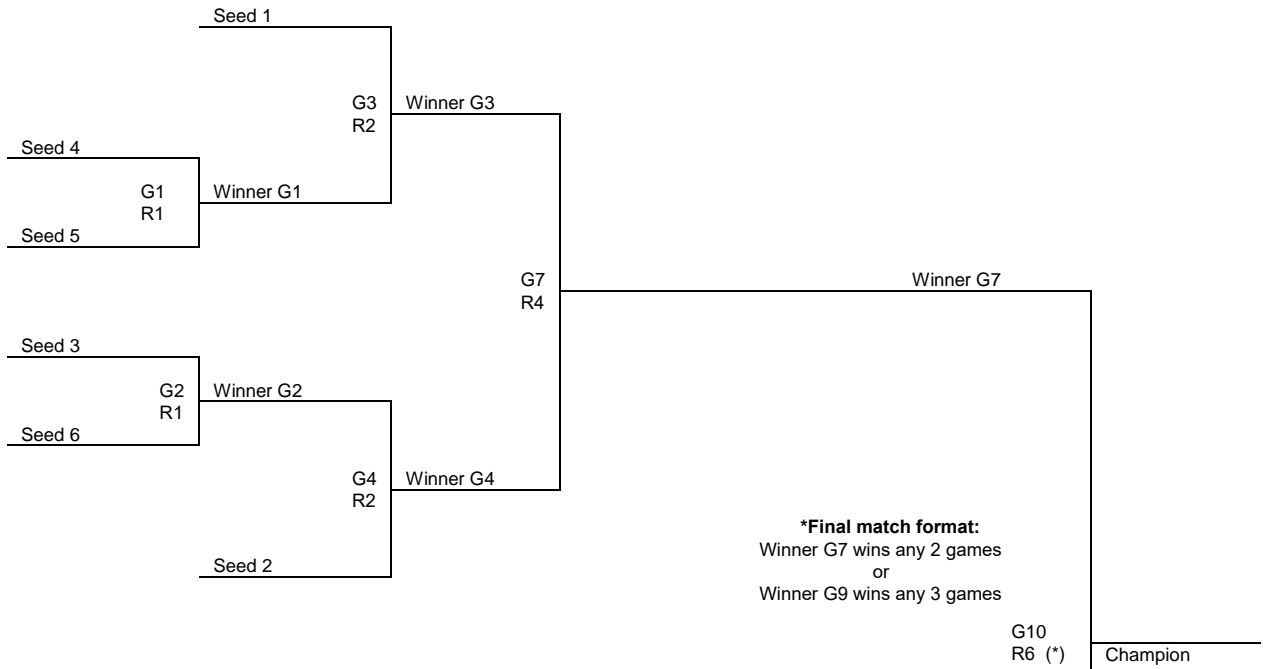

6 Team Double Elimination

3 Courts

G = Game Number
R = Match Round. Rounds with same number should play at the same time